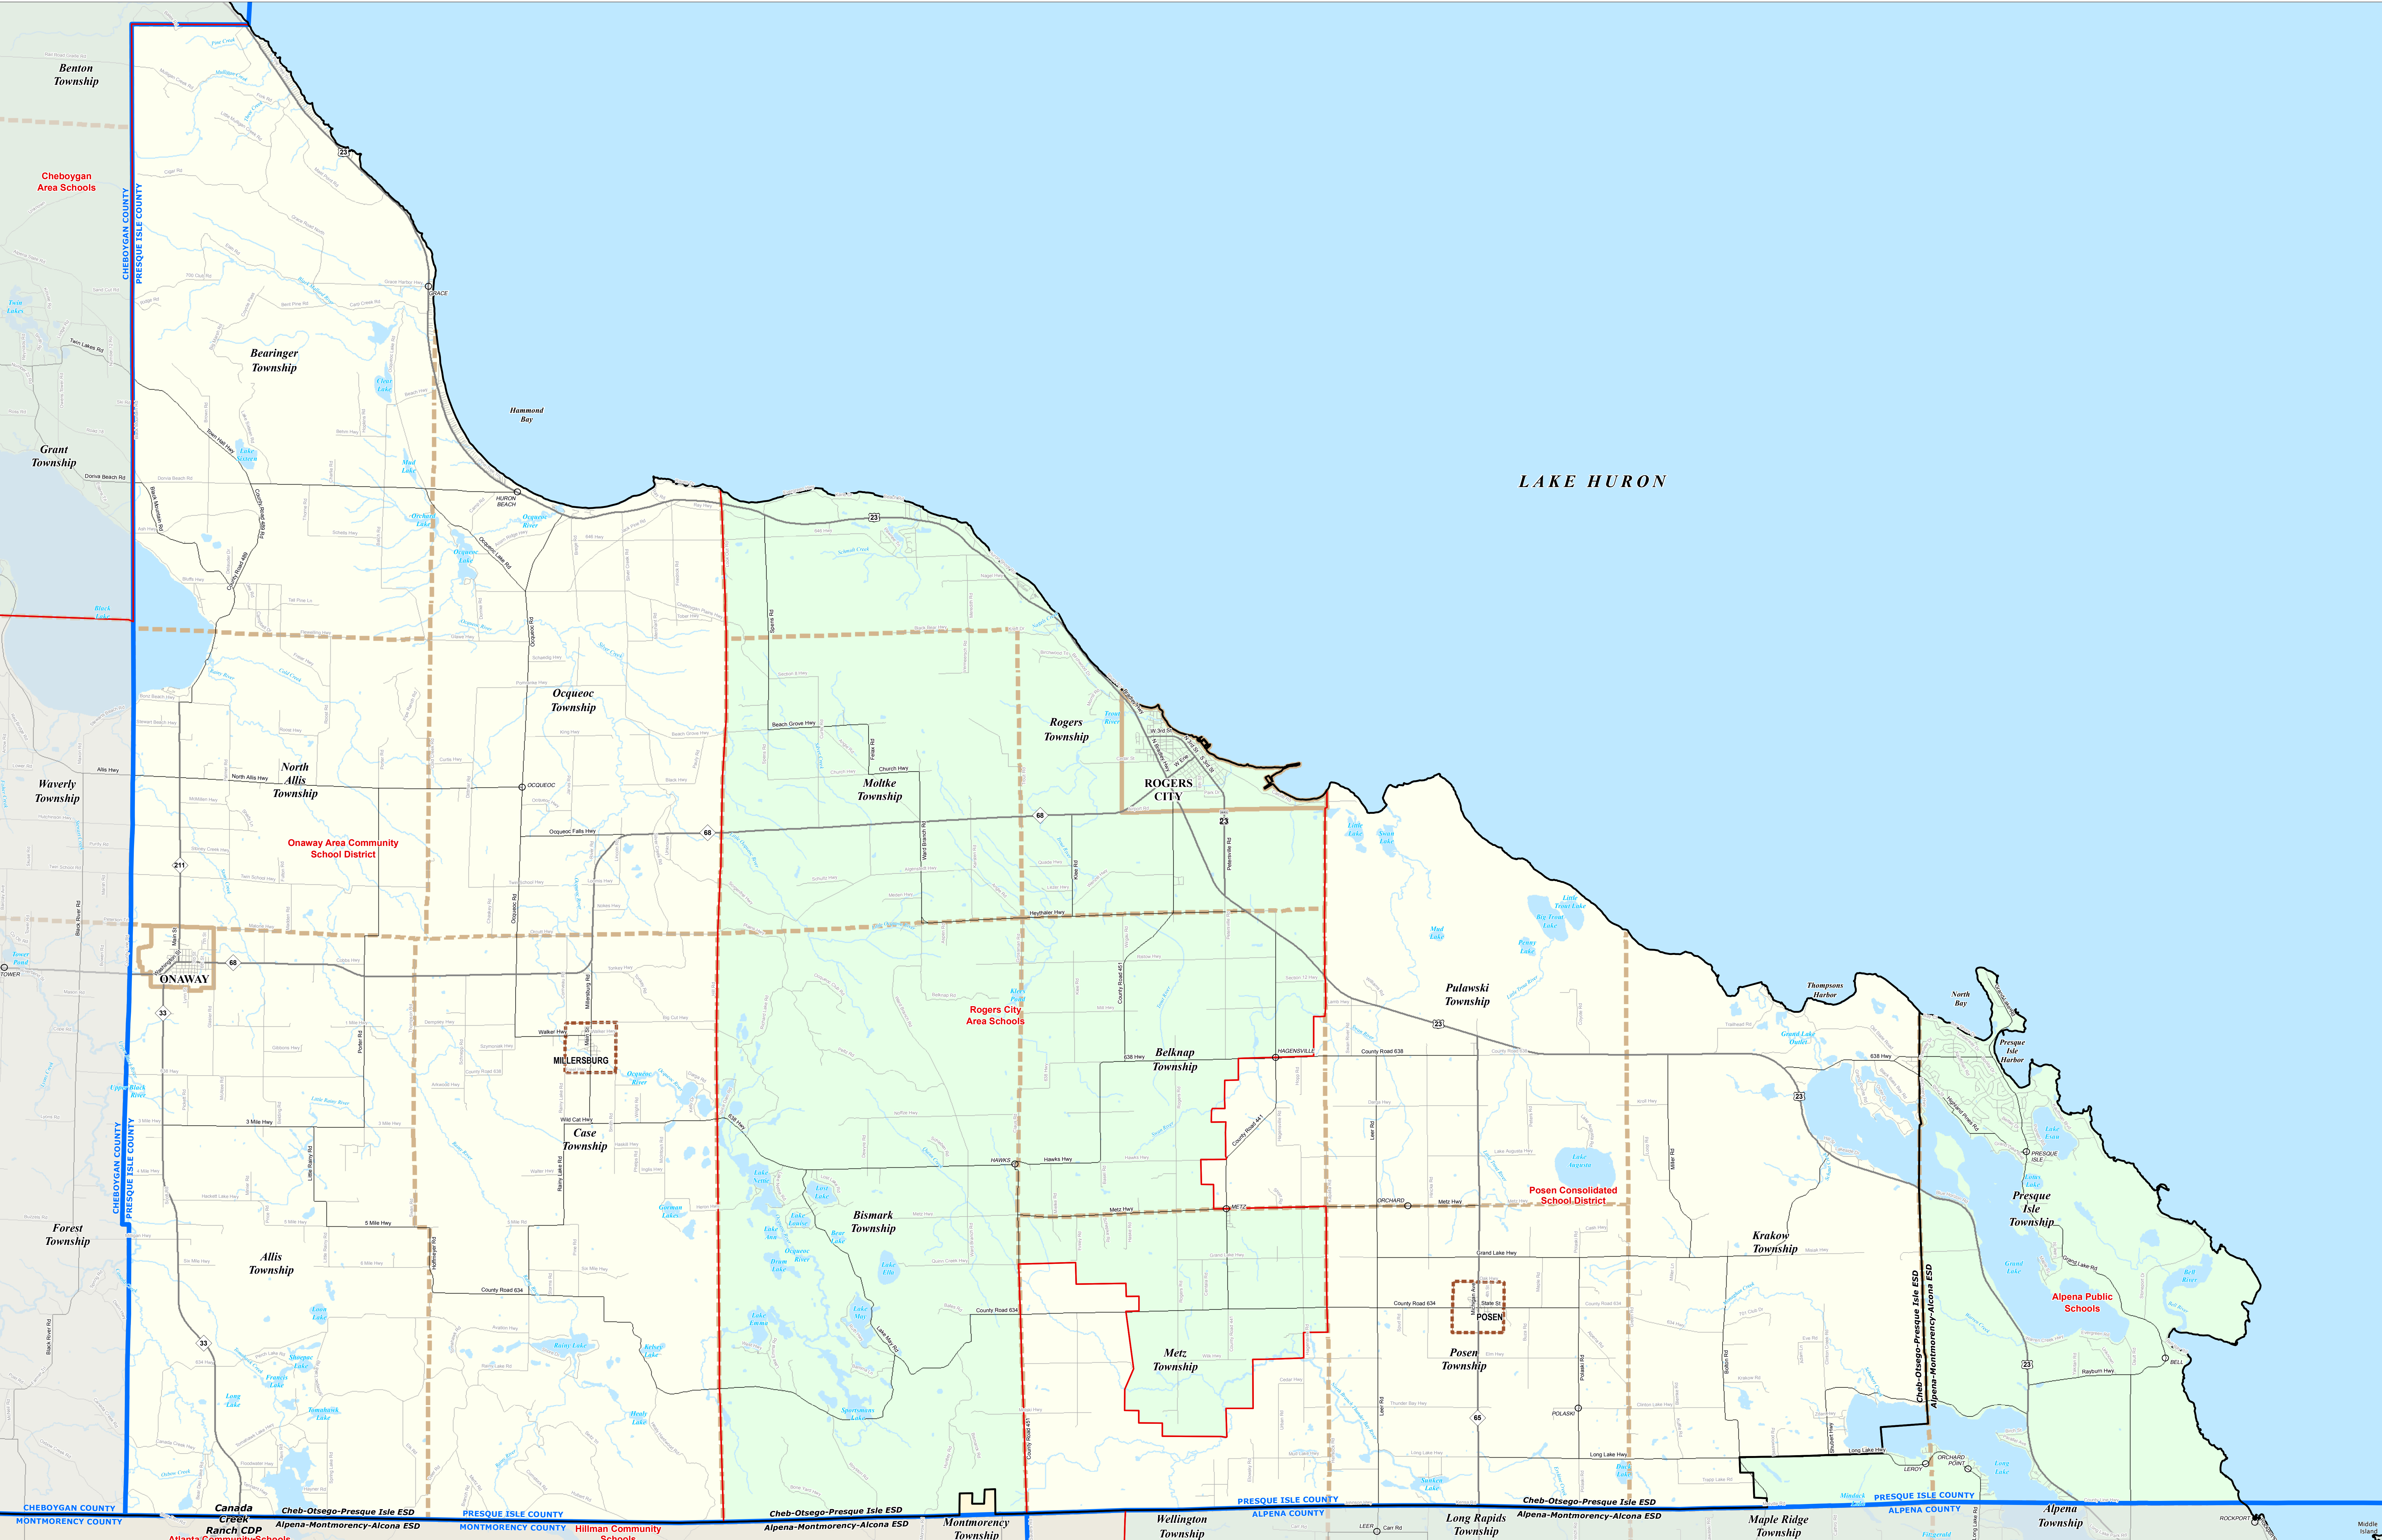

PRESQUE ISLE COUNTY SCHOOL DISTRICTS

0 1 2 Miles

11/15/13

Legend

	County	
	Unincorporated Place	
	Freeway	
	Highway	
	Primary Road	
	Local Road	

Source: Michigan Geographic Framework, v13a